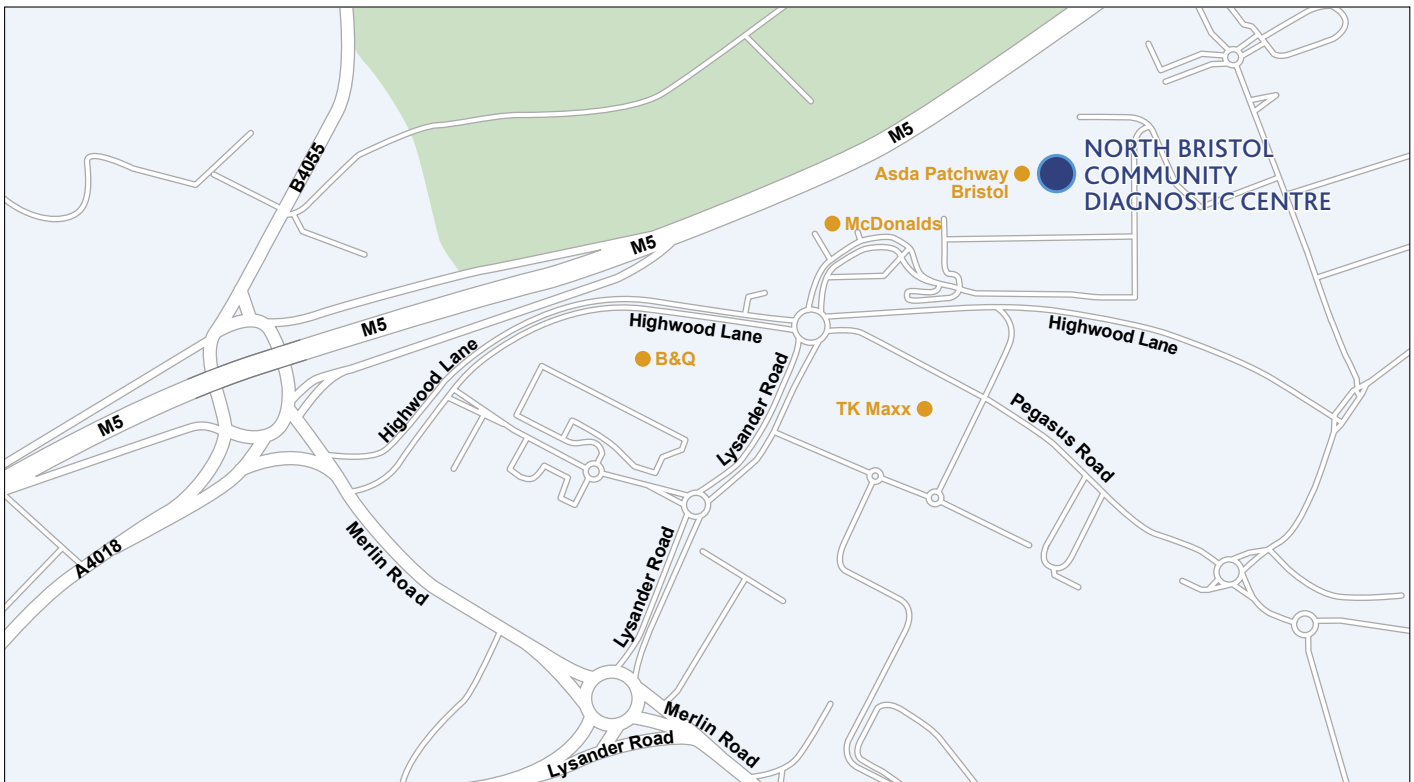

# HOW TO FIND ASDA PATCHWAY BRISTOL (CRIBBS CAUSEWAY)

Highwood Lane, Highwood Lane, Bristol BS34 5TL

On arrival, please make your way to the Reception area, which is signposted from the entrance to the mobile units. You can arrive up to 15 minutes early for your appointment.

## BY ROAD

The mobile unit is located in Asda Patchway Supercentre, approximately a 20 minute drive from Bristol City Centre.

It is located on Highwood Lane in Patchway, some 5.28 miles north of Bristol's city centre along M5, Junction 17, Cribbs Causeway.

Use the following navigation coordinates for Sat Nav: BS34 5TL.

**Parking:** Free parking is available in Asda car park.

## BY BUS

The closest bus stop is at Asda Supercentre, other buses stop at Pegasus Road and The Mall bus station.