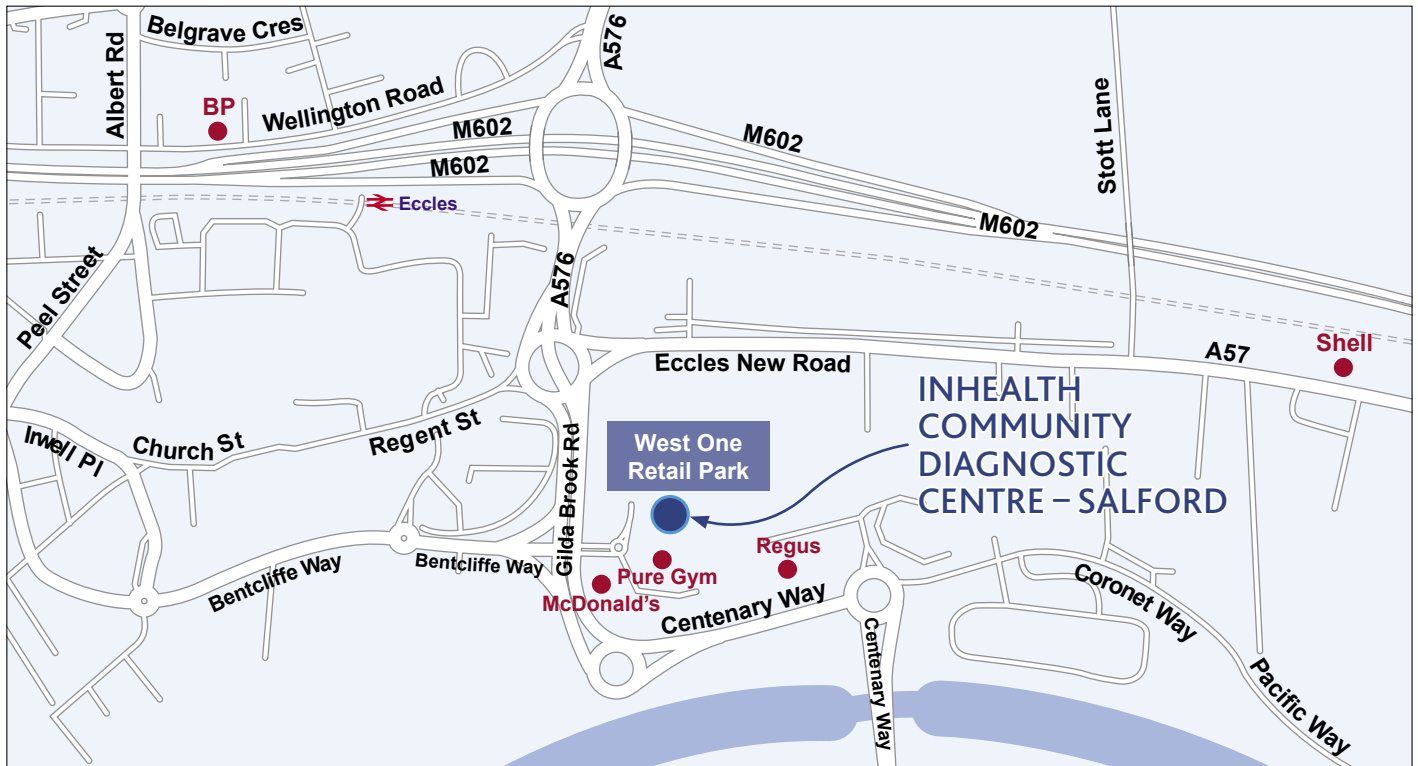

HOW TO FIND INHEALTH COMMUNITY DIAGNOSTIC CENTRE – SALFORD

Unit 14, West One Retail Park, Eccles, Salford, Manchester, M50 1ZD (NEXT TO PURE GYM)

The Centre is conveniently located near the roundabout of Primary Link, Gilda Brook Road, Eccles New Road, and Ennismore Avenue in Eccles, Lancashire.

You can find us at the what3words address: <https://what3words.com/second.sits.orchestra>
Simply search the link, then tap 'Navigate' and select 'Google Maps'

BY ROAD

The Centre is just a 1-minute journey from Centenary Circle roundabout, Gilda Brook Road, Bentcliffe Way, and Canal Circle roundabout. It will take approximately 4 minutes by car from Eccles Old Road, Centenary Way, and Corporation Road, or around 9 minutes from Village Way and Parkway.

SatNav: M50 1ZD

BY BUS

The nearest bus stops to the location are located at Eccles New Road / Ladywell Tram Stop, Gilda Brook Road / Eccles New Road, Regent Street / Metrolink Station, and Regent Street / Eccles Interchange (Stop East). To travel here, you can use bus services 33 and 33B.

BY TRAM

Several trams run directly to nearby destinations:

1. Ladywell is only 730 feet away from the location.
2. Eccles is approximately 1420 feet away.
3. Weaste is about 5000 feet away.

The available tram line for these destinations is Line E.