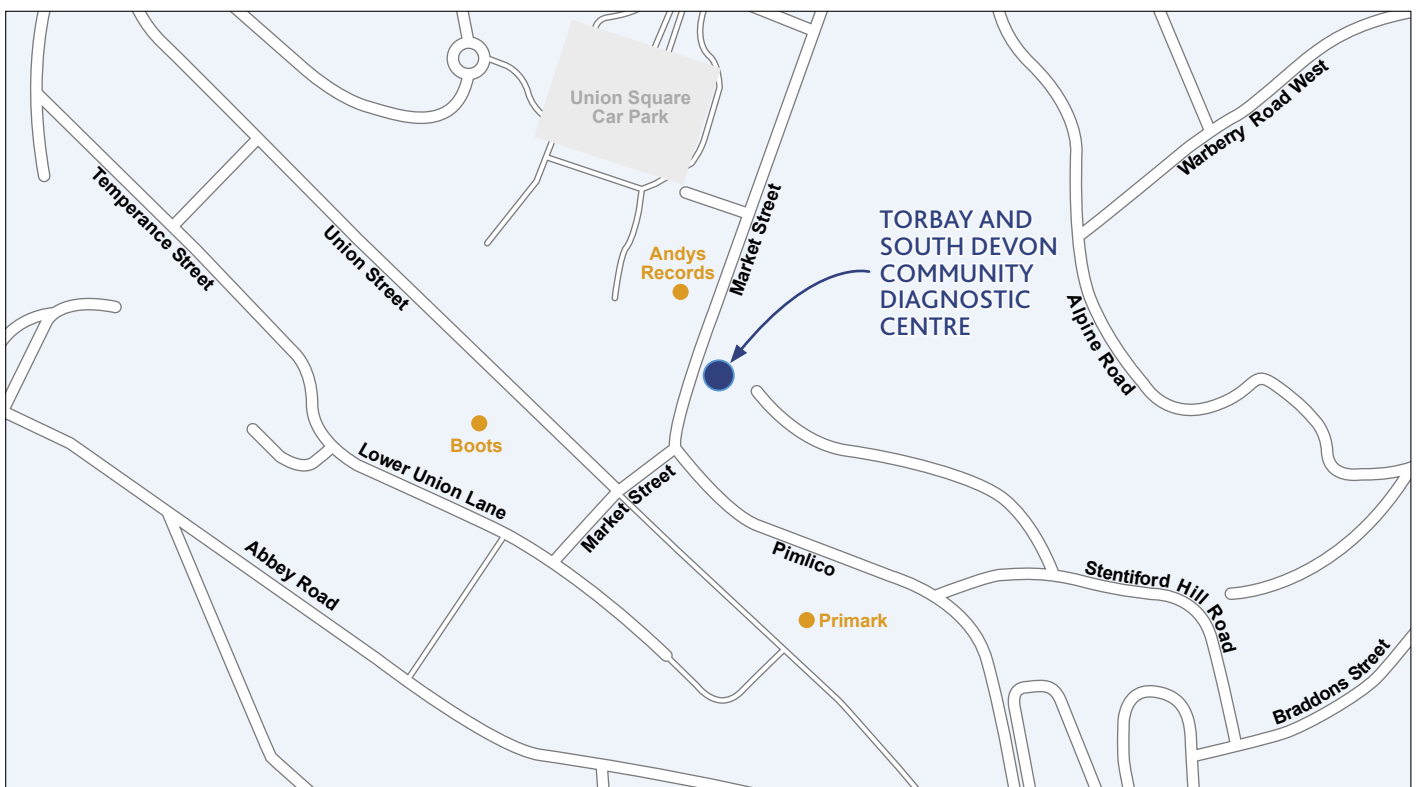

HOW TO FIND TORBAY AND SOUTH DEVON COMMUNITY DIAGNOSTIC CENTRE

2 Market Street, Torquay, Devon TQ1 3AQ

You can find us at the what3words address: <https://what3words.com/bats.vocab.combining>
Simply search the link, then tap 'Navigate' and select 'Google Maps'

BY ROAD

There are 3 disabled parking spaces available directly outside of the Centre (max 4 hours), but there is no dedicated patient parking. There are parking meters on Market Street that can be used for appointments. Union Square Shopping Centre (TQ1 3BB), Shoppers Car Park (TQ2 5PN) and Lower Union Lane (TA2 5PN) also provide pay and display parking.

There is also a taxi rank on the Harbour - 10 min walk away.

BY BUS

The Stagecoach 35A stops directly outside of the Centre. Buses 12, 22 and 31 also go through the town centre, providing easy access.

BY RAIL

There are two local train stations – Torquay and Torre. Both are approximately 25 minutes walk from the Community Diagnostic Centre.