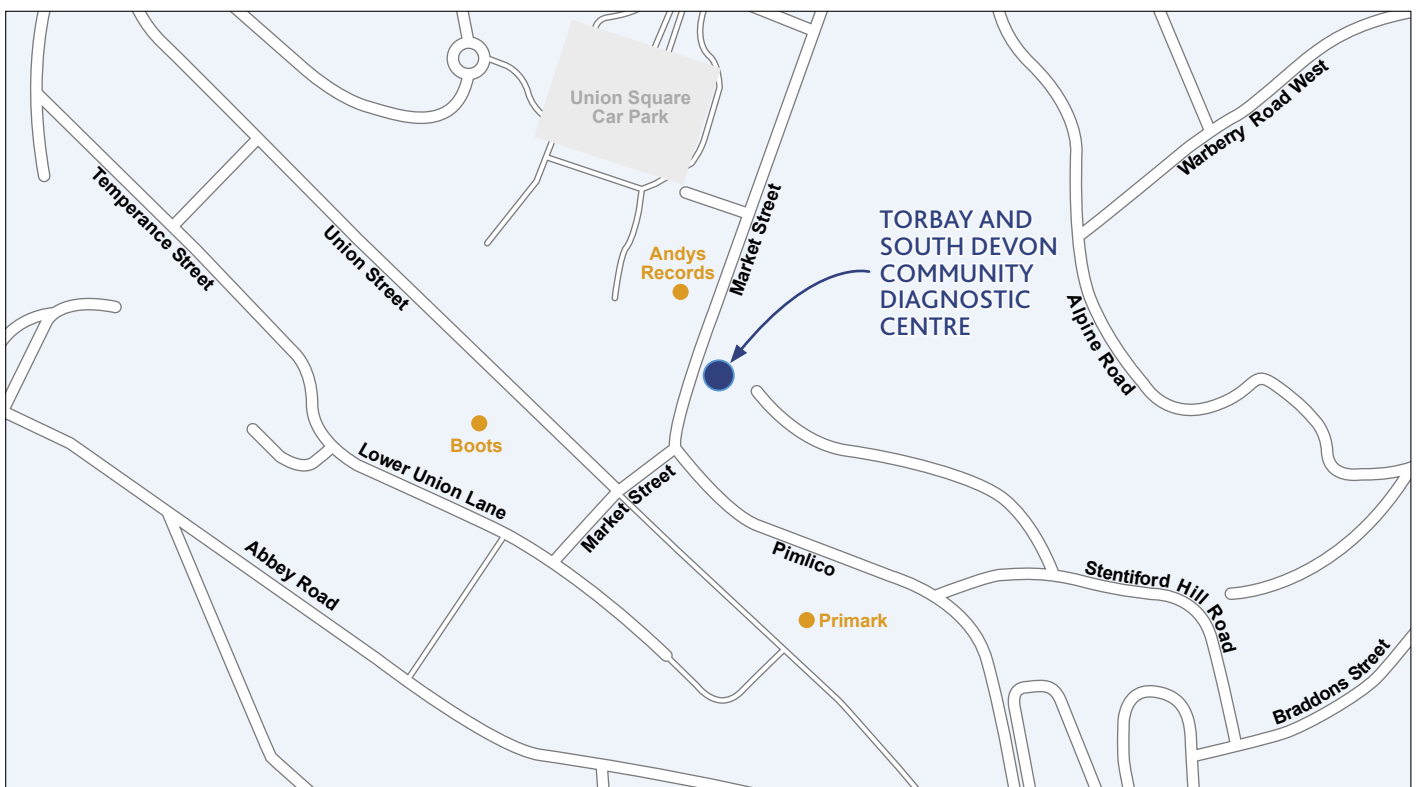

HOW TO FIND TORBAY AND SOUTH DEVON COMMUNITY DIAGNOSTIC CENTRE

2 Market Street, Torquay, Devon TQ1 3AQ

You can find us at the what3words address: <https://what3words.com/vines.steep.scans>
Simply search the link, then tap 'Navigate' and select 'Google Maps'

BY ROAD

There are 3 disabled parking spaces available directly outside of the Centre (max 4 hours), but there is no dedicated patient parking. There are parking meters on Market Street that can be used for appointments. Union Square Shopping Centre (TQ1 3BB), Shoppers Car Park (TQ2 5PN) and Lower Union Lane (TA2 5PN) also provide pay and display parking.

There is also a taxi rank on the Harbour - 10 min walk away.

BY BUS

The Stagecoach 35A stops directly outside of the Centre. Buses 12, 22 and 31 also go through the town centre, providing easy access.

BY RAIL

There are two local train stations – Torquay and Torre. Both are approximately 25 minutes walk from the Community Diagnostic Centre.