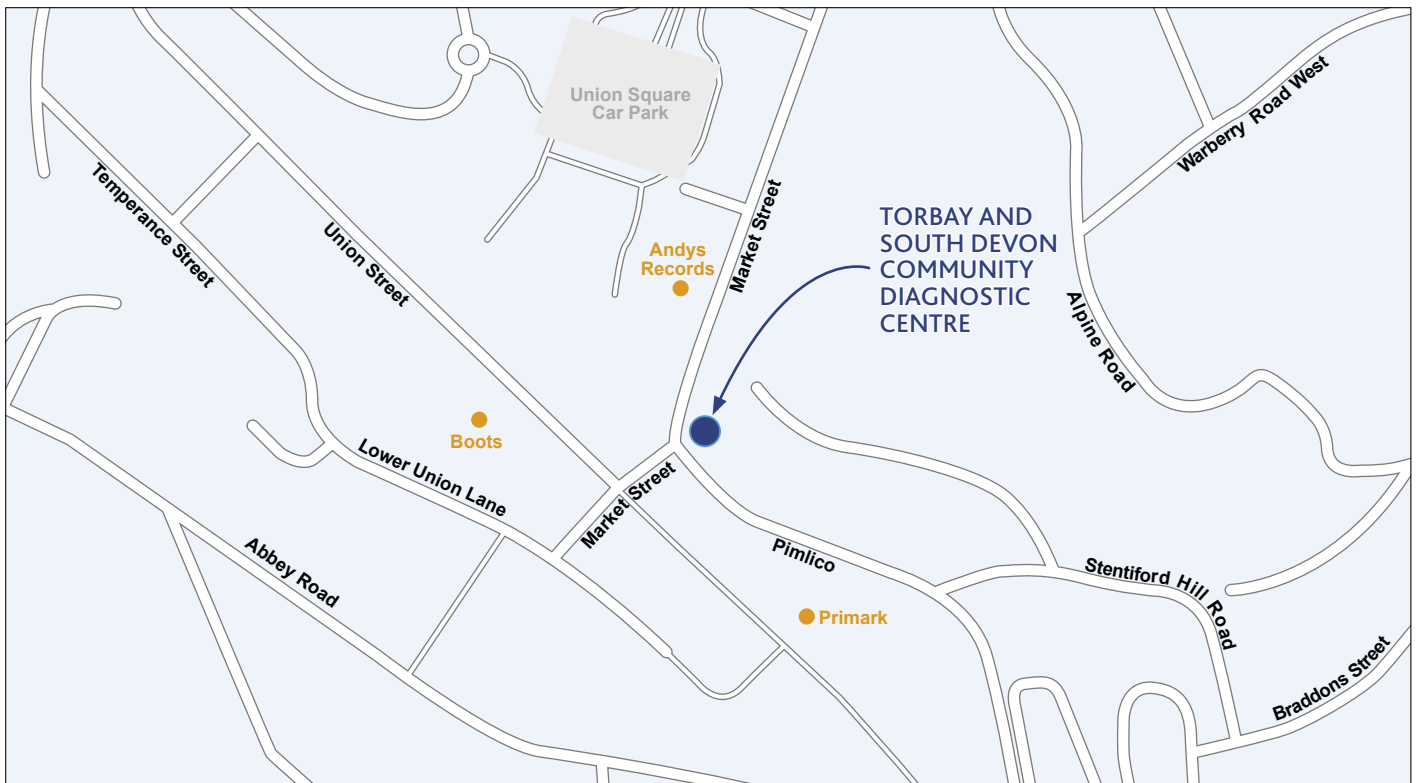

HOW TO FIND TORBAY AND SOUTH DEVON COMMUNITY DIAGNOSTIC CENTRE

2 Market Street, Torquay, Devon TQ1 3AQ

You can find us at the what3words address: <https://what3words.com/vines.steep.scans>
Simply search the link, then tap 'Navigate' and select 'Google Maps'

BY ROAD

There are 3 disabled parking spaces available directly outside of the Centre (max 4 hours), but there is no dedicated patient parking. There are parking meters on Market Street that can be used for appointments. Union Square Shopping Centre (TQ1 3BB), Shoppers Car Park (TQ2 5PN) and Lower Union Lane (TQ2 5PN) also provide pay and display parking.

**PLEASE NOTE THAT UNION SQUARE SHOPPING CENTRE CAR PARK CLOSSES AT 7PM.
IF YOU ARE BOOKED IN FOR AN EVENING APPOINTMENT, PLEASE ENSURE YOU PARK
APPROPRIATELY AND USE ALTERNATIVE PARKING.**

There is also a taxi rank on the Harbour - 10 min walk away.

BY BUS

The Stagecoach 35A stops directly outside of the Centre. Buses 12, 22 and 31 also go through the town centre, providing easy access.

BY RAIL

There are two local train stations – Torquay and Torre. Both are approximately 25 minutes walk from the Community Diagnostic Centre.